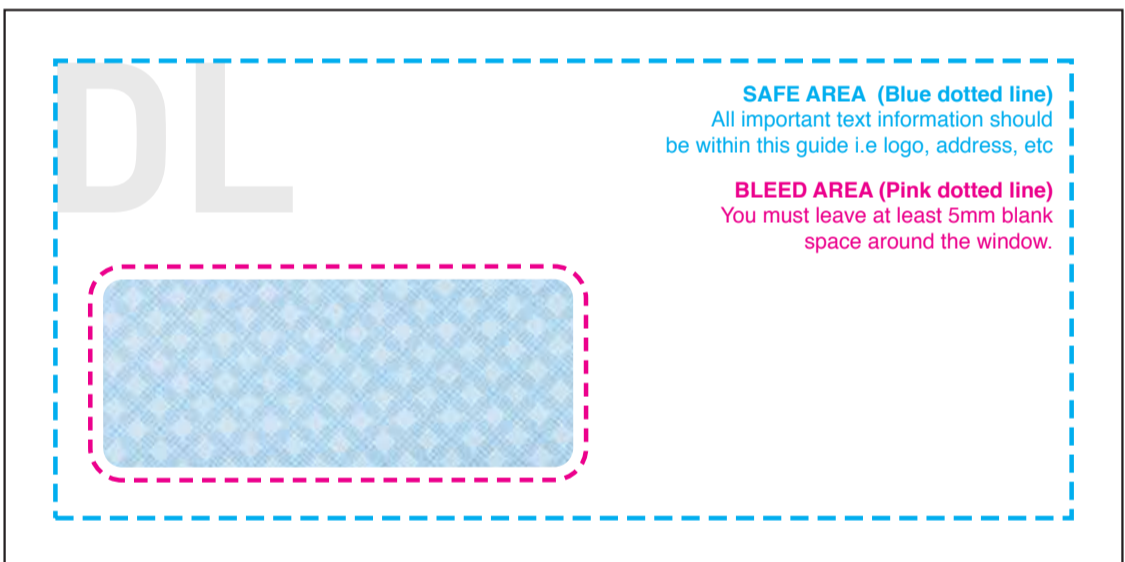

TEMPLATES

STANDARD

DL Envelope (Plain)

220 x 110mm

DL Envelope (Window)

220 x 110mm

PREMIUM

DL Envelope (Plain)

220 x 110mm

SIZING

DL Envelope

220 x 110mm

› Fits A4 folded in 3 (DL)

A4

DL

C5 Envelope

162mm x 229mm

› Fits A4 folded in half (A5)

A4

A5

C4 Envelope

229 x 324mm

› Fits A4 Paper

A4

B4 Envelope

250 x 353mm

› Fits A4 and above including Presentation Folders

A4+